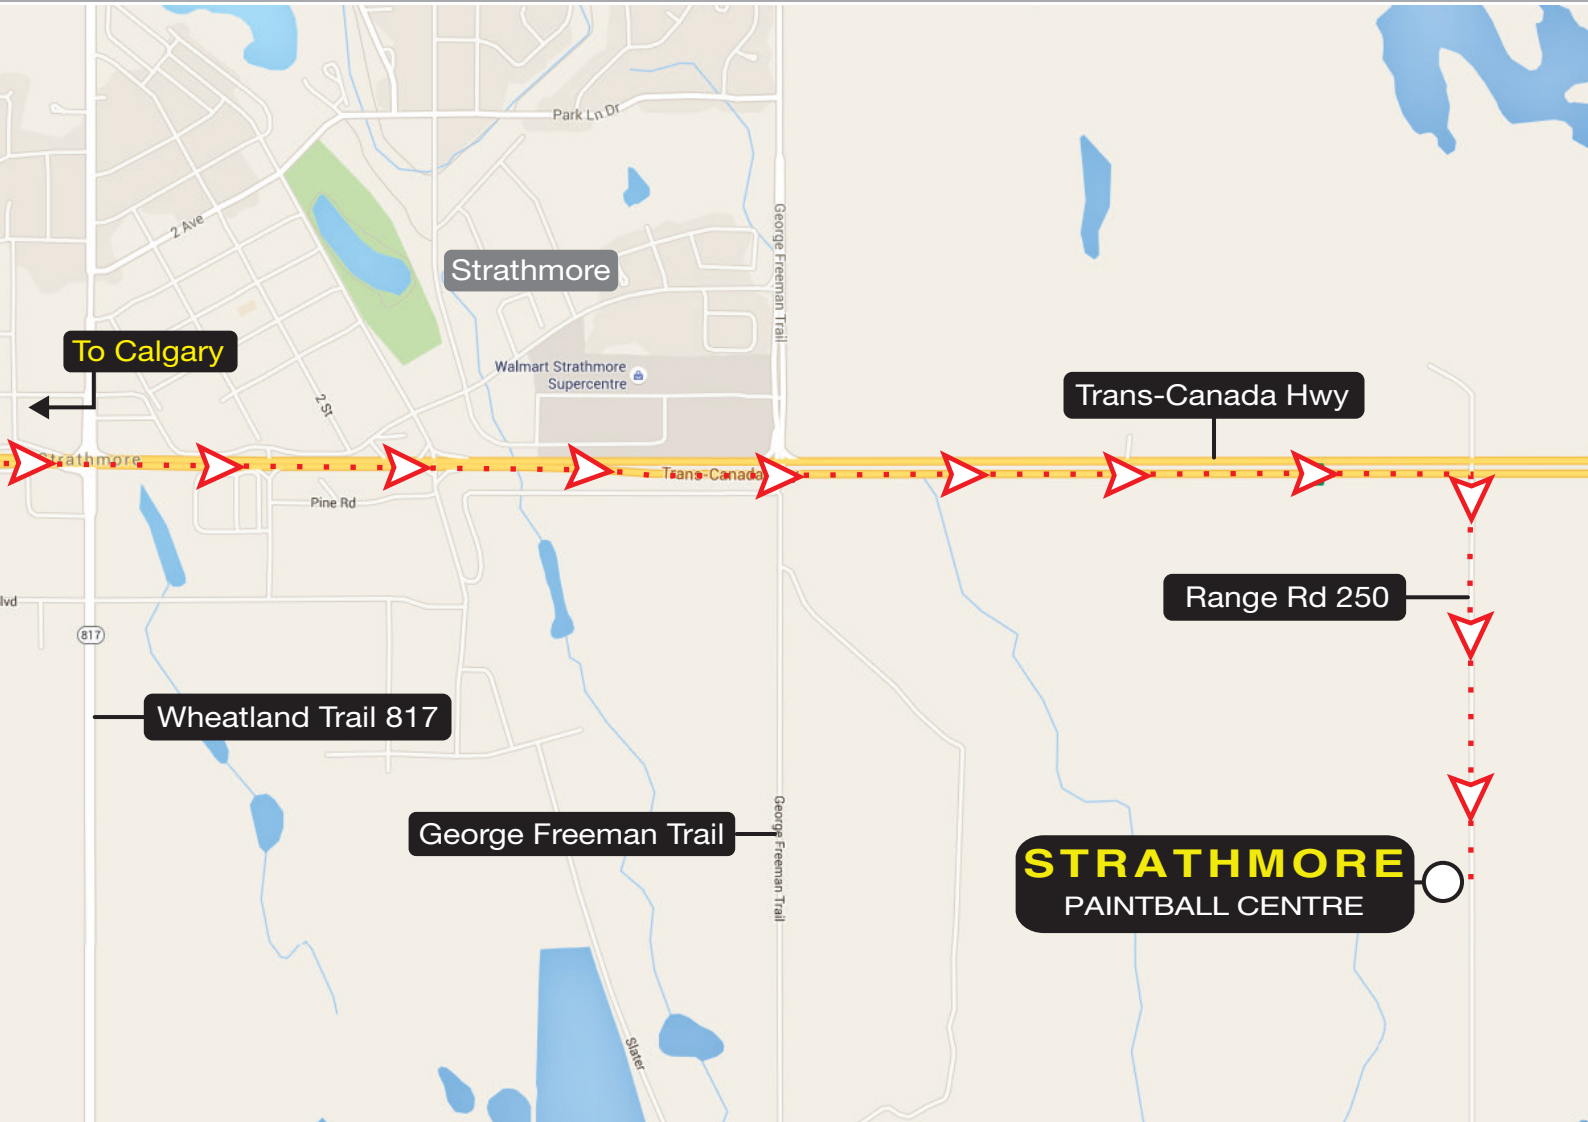

STRATHMORE DIRECTIONS

ESTIMATED DRIVE TIME: 45 mins by car from Calgary CBD
PAINTBALL CENTRE ADDRESS: Range Rd 250, Strathmore AB

PLEASE NOTE: Do not enter 'Range Rd 250' into your Sat Nav or Google Maps to get to our centre. Please use 'Delta Force Paintball Strathmore' or follow the map directions below.

Please allow ample time to get to the centre for a **9am prompt arrival**.
Late arrival may result in reduced game time.

BY CAR FROM CALGARY

1. Continue straight onto 5 Ave SE N.
2. Use the right 2 lanes to turn right onto Memorial Dr NE.
3. Use the right lane to take the slip road onto Deerfoot Trail / AB-2 N. Merge onto Deerfoot Trail / AB-2 N.
4. Use the right lane to take exit 258 for Alberta 1/Trans Canada Highway towards 16 Avenue North W/16 Avenue North E.
5. Keep right at the fork, follow signs for AB-1 E/Trans Canada Highway E/16 Avenue N/Medicine-Hat and merge onto Trans-Canada Hwy/AB-1 E.
6. Continue straight to stay on Trans-Canada Hwy/AB-1 E.
7. Turn right onto Range Rd 250. Paintball centre will be on the right.

LOST?

Call us for directions

1-800-568-8909